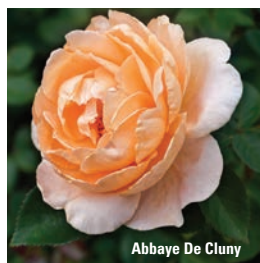

Grandiflora Roses

Gold Medal

Color: Golden-yellow
Height: 6' Spread: 3'
Zone(s): 5-9 | ☀

Grandiflora Roses

Tall reblooming plants. The blossoms resemble those of hybrid teas, but grow in long stemmed clusters. Best used as hedging or background plants.

Anna's Promise (DA)

Color: Bicolor, golden tan and pink blush with a copper reverse
Height: 4'-5' Spread: 3'-4'
Zone(s): 6-9 | ☀

Gold Struck

Color: Yellow
Height: 4'-6' Spread: 3'-4'
Zone(s): 5-9 | ☀

Honey Nectar

Color: Orange-apricot
Height: 5'-6' Spread: 4'
Zone(s): 5-9 | ☀

Strike It Rich

Color: Golden-yellow with orange-pink highlights
Height: 6' Spread: 6'
Zone(s): 5-9 | ☀

Silver Star

Color: Lavender-mauve
Height: 4'-5' Spread: 2'-4'
Zone(s): 6-9 | ☀

Twilight Zone

Color: Purple
Height: 4' Spread: 3'
Zone(s): 5-9 | ☀

Wild Blue Yonder

Color: Wine-purple with a lavender center
Height: 4' Spread: 4'
Zone(s): 5-9 | ☀

Hybrid Tea Roses

Are tall, elegant plants producing the classic long-stem rose. Produce individual blossoms and flower repeatedly during the season

Abbaye De Cluny

Color: Apricot
Height: 2.5'-4' Spread: 2.5'-4'
Zone(s): 5-9 | ☀

Black Baccara

Color: Burgundy-black
Height: 4'-6' Spread: 3'-4'
Zone(s): 6-9 | ☀

Double Delight

Color: Cream blushing red
Height: 4' Spread: 4'
Zone(s): 5-9 | ☀

Kordes Perfecta

Color: White-pink blend
Height: 3' Spread: 2'
Zone(s): 5-9 | ☀

Liv Tyler

Color: Pink blend
Height: 5'-6' Spread: 3'-4'
Zone(s): 6-9 | ☀

Miss All-American Beauty

Color: Hot-pink
Height: 3'-5' Spread: 4'
Zone(s): 7-9 | ☀

Mister Lincoln

Color: Red
Height: 3'-5' Spread: 3'
Zone(s): 5-10 | ☀

Peace

Color: Golden-yellow with rose-pink edge
Height: 4' Spread: 3'
Zone(s): 5-10 | ☀

Smokin' Hot

Color: Red with white reverse
Height: 3' Spread: 3'
Zone(s): 5-9 | ☀

The McCartney Rose