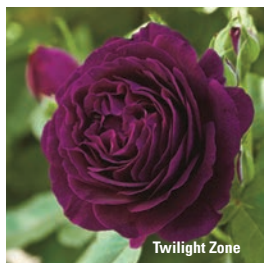

Color: Orange-apricot
Height: 5'-6' Spread: 4'
Zone(s): 5-9 | ☀

Strike It Rich

Color: Golden-yellow with orange-pink highlights
Height: 6' Spread: 6'
Zone(s): 5-9 | ☀

Silver Star

Color: Lavender-mauve
Height: 4'-5' Spread: 2'-4'
Zone(s): 6-9 | ☀

Twilight Zone

Color: Purple
Height: 4' Spread: 3'
Zone(s): 5-9 | ☀

Wild Blue Yonder

Color: Wine-purple with a lavender center
Height: 4' Spread: 4'
Zone(s): 5-9 | ☀

Strike It Rich

Twilight Zone

Abbaye De Cluny