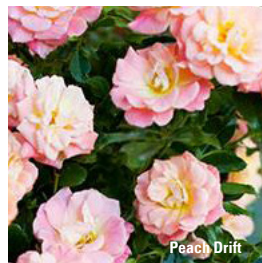

DRIFT ROSES
Drift Roses are low, mounding and disease resistant, repeat bloomers that are self-cleaning. The perfect choice for small gardens, containers and the front of borders.

Coral Drift
Color: Coral
Height: 1.5' Spread: 2.5'
Zone(s): 5-9 | ☀️