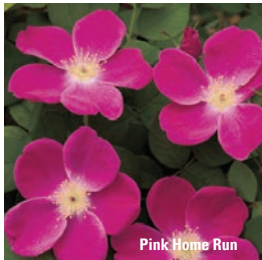

Pink Home Run
Color: Pink
Height: 3.5'-4' Spread: 3.5'-4'
Zone(s): 4-9 | ☀️