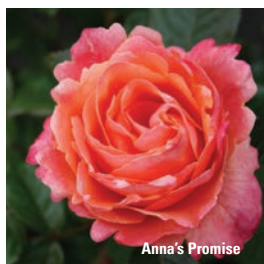

Gingersnap

Color: Yellow-orange
Height: 3'-4' Spread: 2'-4'
Zone(s) 6-9 | ☀

Intrigue

Color: Plum-purple
Height: 3'-4' Spread: 3'
Zone(s) 5-9 | ☀

Floribunda Roses

Julia Child

Color: Golden-yellow
Height: 3.5' Spread: 3.5'
Zone(s) 6-9 | ☀

Grandiflora Roses

Gold Medal

Color: Golden-yellow
Height: 6' Spread: 3'
Zone(s): 5-9 | ☀

Anna's Promise

Grandiflora Roses

Tall reblooming plants. The blossoms resemble those of hybrid teas, but grow in long stemmed clusters. Best used as hedging or background plants.