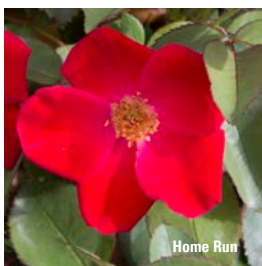

HOME RUN SERIES
The Home Run Roses are offspring of the Knock Out Rose. They are hardy, low maintenance, disease resistant and are constantly in bloom.

Home Run
Color: Red
Height: 3.5'-4' Spread: 4'
Zone(s): 4-9 | ☀️