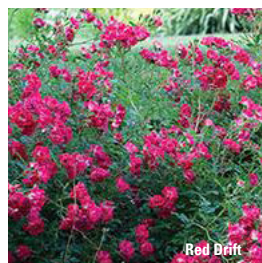

Popcorn Drift
Color: Yellow, cream
Height: 1.5' Spread: 2.5'
Zone(s): 5-9 | ☀️

Sweet Drift
Color: Pale pink
Height: 1.5' Spread: 2.5'
Zone(s): 5-9 | ☀️

Red Drift
Color: Red
Height: 1.5' Spread: 2.5'
Zone(s): 5-9 | ☀️

White Drift
Color: White
Height: 1.5' Spread: 2.5'
Zone(s): 5-9 | ☀️