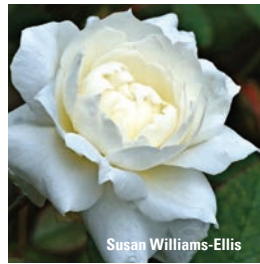

David Austin Roses

Susan Williams-Ellis
Color: White
Height: 3.5' Spread: 2.5'
Zone(s): 5-9 | ☀

Teasing Georgia

Color: Yellow
Height: 5' Spread: 4'
Zone(s): 5-9 | ☀

Tess of The D'Ubervilles

Color: Crimson
Height: 4' Spread: 3'-4'
Zone(s): 5-9 | ☀